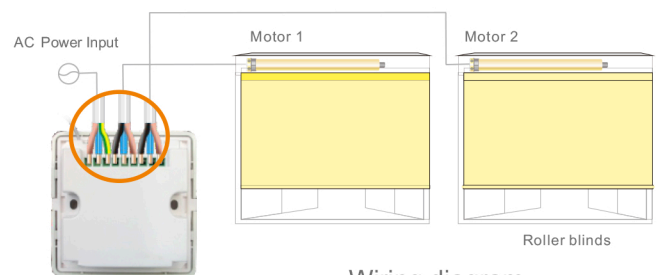

### Features

- ❖ Built in silver print on buttons, fancy and fashion
- ❖ Panel with anti scratching acrylic, built in LED conductor, uniform and soft light
- ❖ Piano lacquer on frame, honorable and elegant
- ❖ Radio frequency, option for 433MHz, 868MHz and customized frequency
- ❖ Affordable motor power under 500w
- ❖ Surge current proof relay
- ❖ SMT assembly, damp-proof on surface
- ❖ Wire with external manual switch